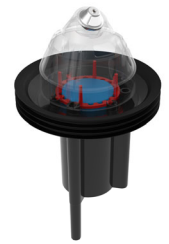

CS MB-ActiveTrap
 Wechsel / Replacement / Scambio
 Cambio / Échange / Câmbio

New

50% used

Change!

! Attention: !
Note the key position to install CS MB-Trap

MB Activ Trap LED Signale, Signals, Signaux, Senalis, Sinal, Segnali