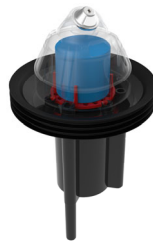

CS MB-ActiveTrap
 Wechsel / Replacement / Scambio
 Cambio / Échange / Câmbio

New

50% used

Change!

! Attention: !
Note the key position to install CS MB-Trap

MB Activ Trap LED Signale, Signals, Signaux, Senalis, Sinal, Segnali